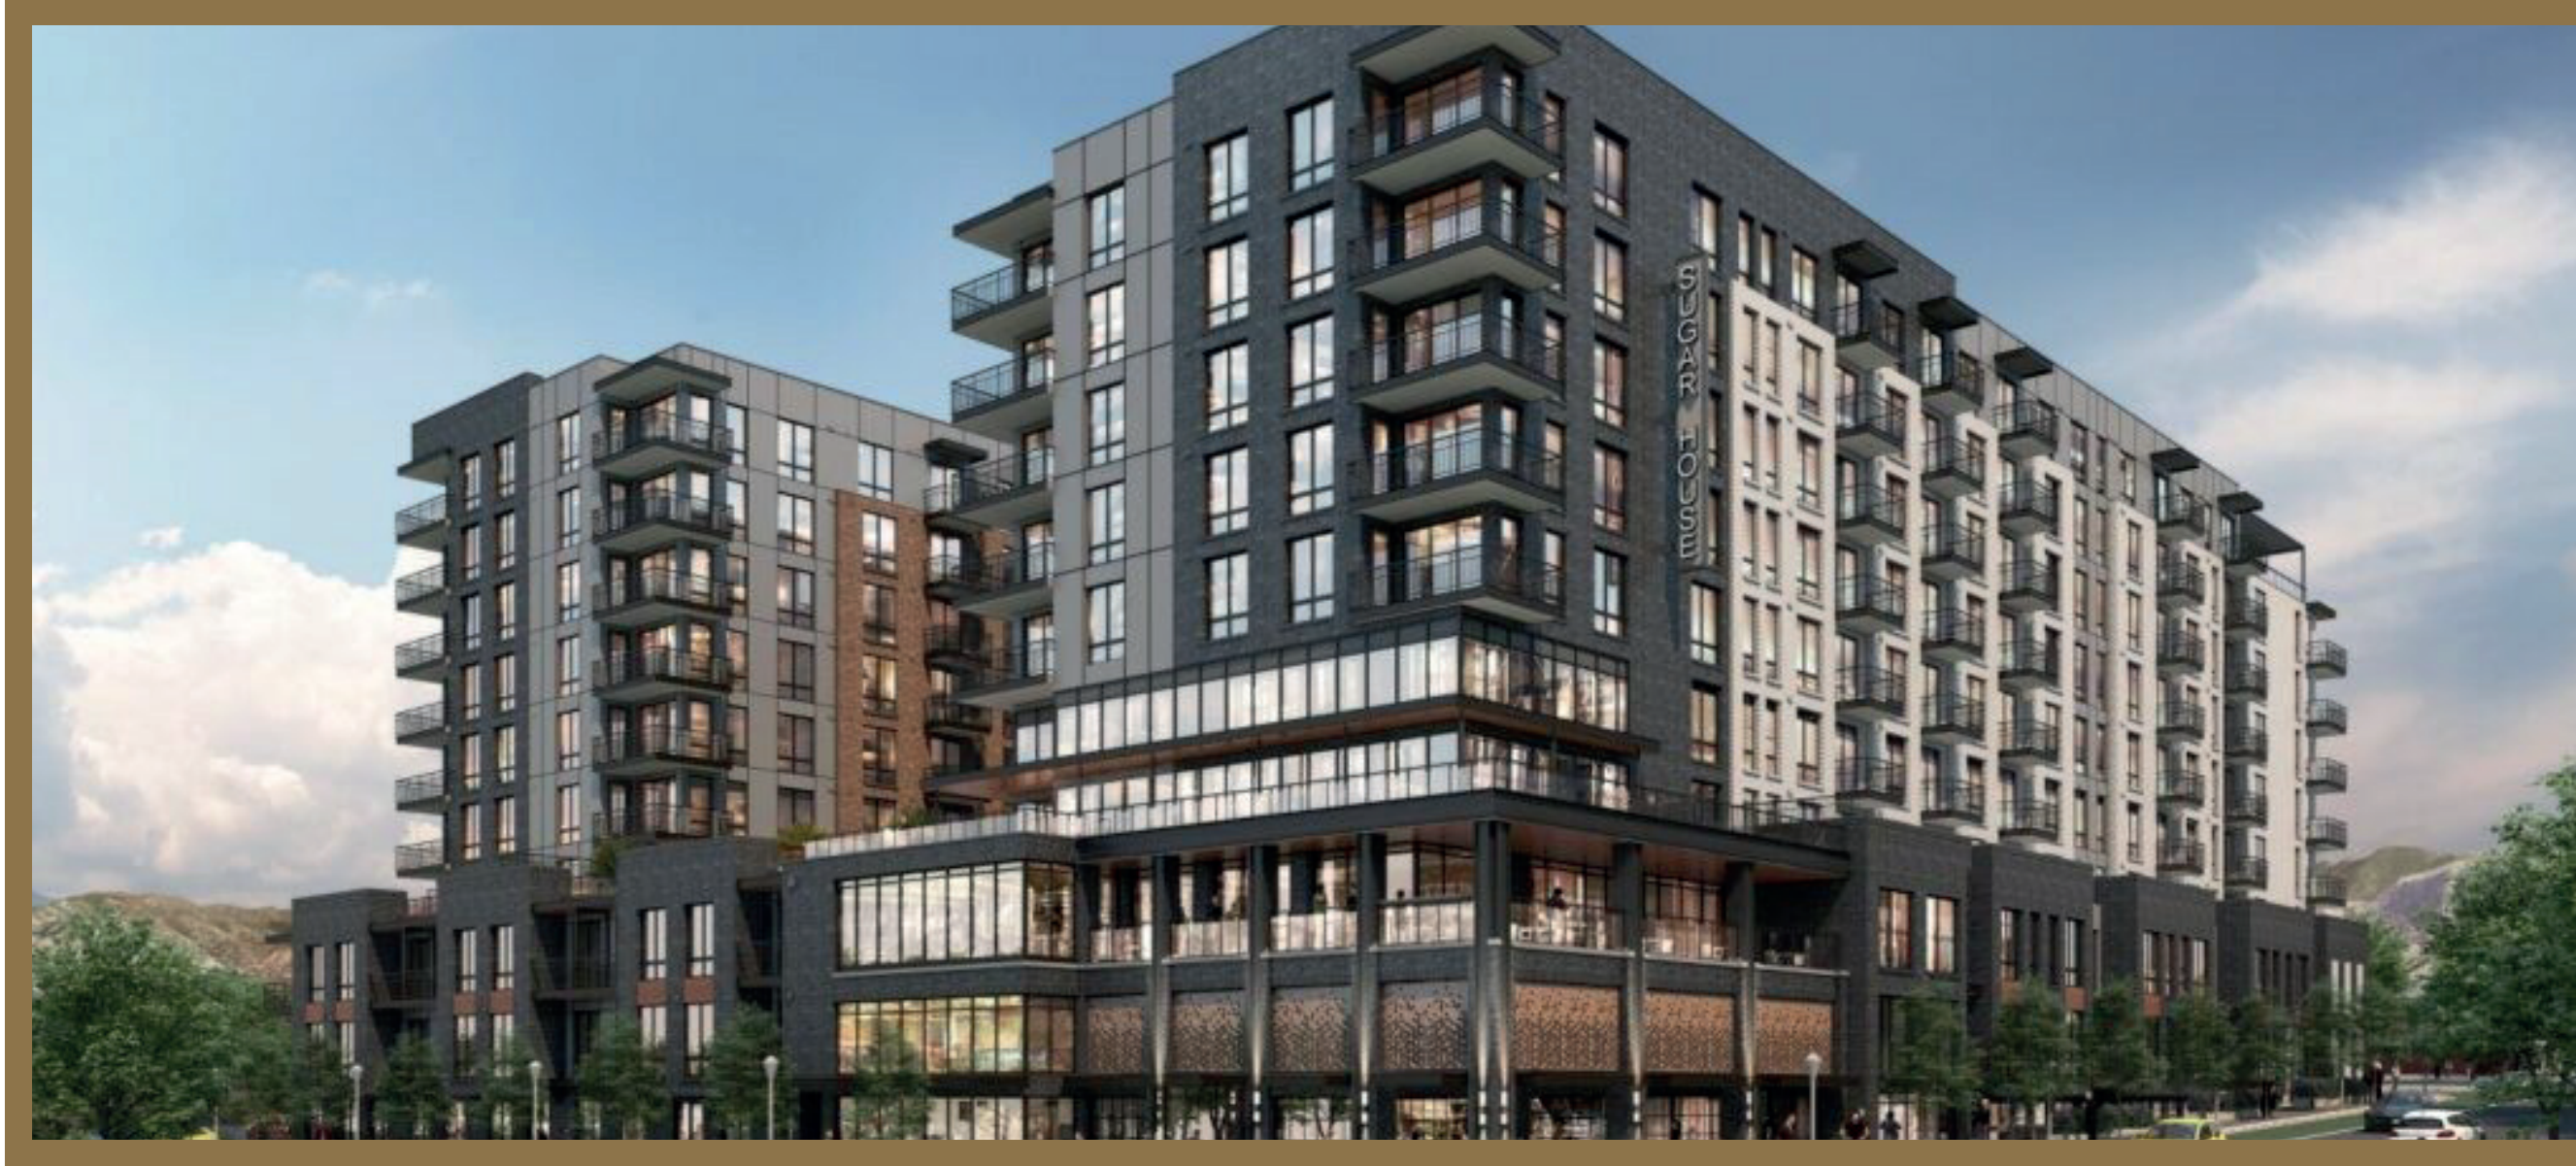

SUGARHOUSE (SALT LAKE CITY,USA)

In the prestigious Sugarhouse project in Salt Lake City, our high-performance BM72 series was selected. BM72 enhances modern architecture with its elegant design, while offering outstanding insulation properties and energy efficiency.