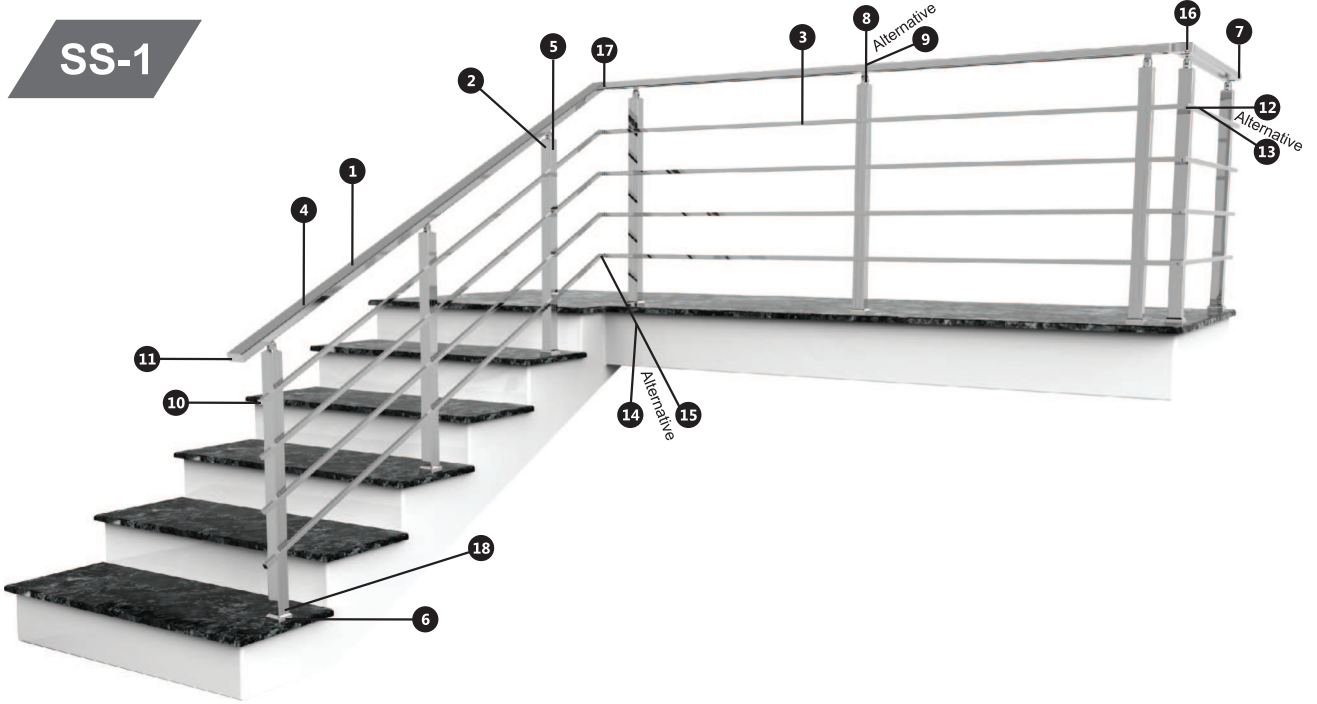

Kare Sistemler
Square Systems (SS)

Küpeşte/Balustrade

SS-1